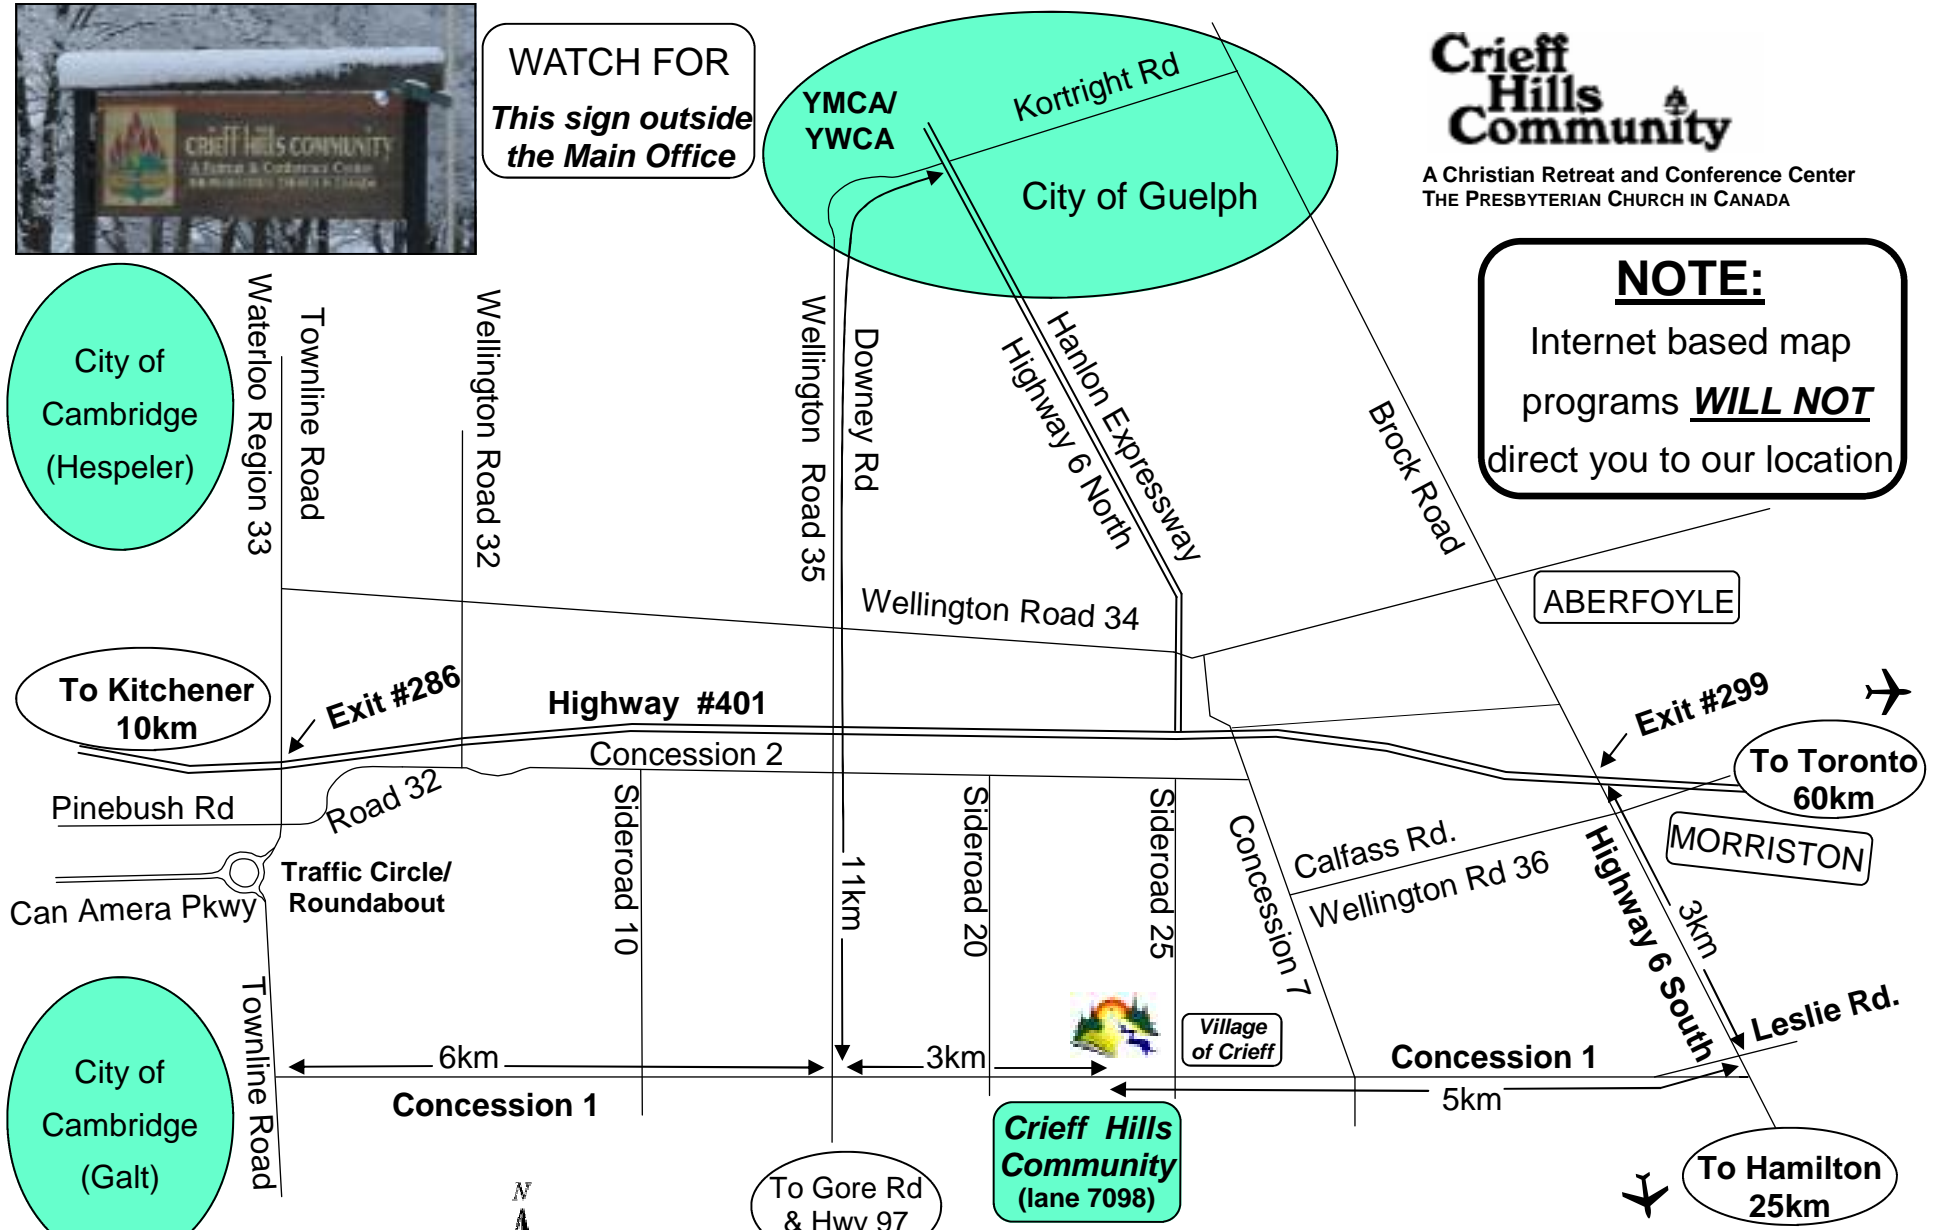

WATCH FOR
This sign outside
the Main Office

Crieff Hills Community

A Christian Retreat and Conference Center
THE PRESBYTERIAN CHURCH IN CANADA

NOTE:
Internet based map
programs **WILL NOT**
direct you to our location